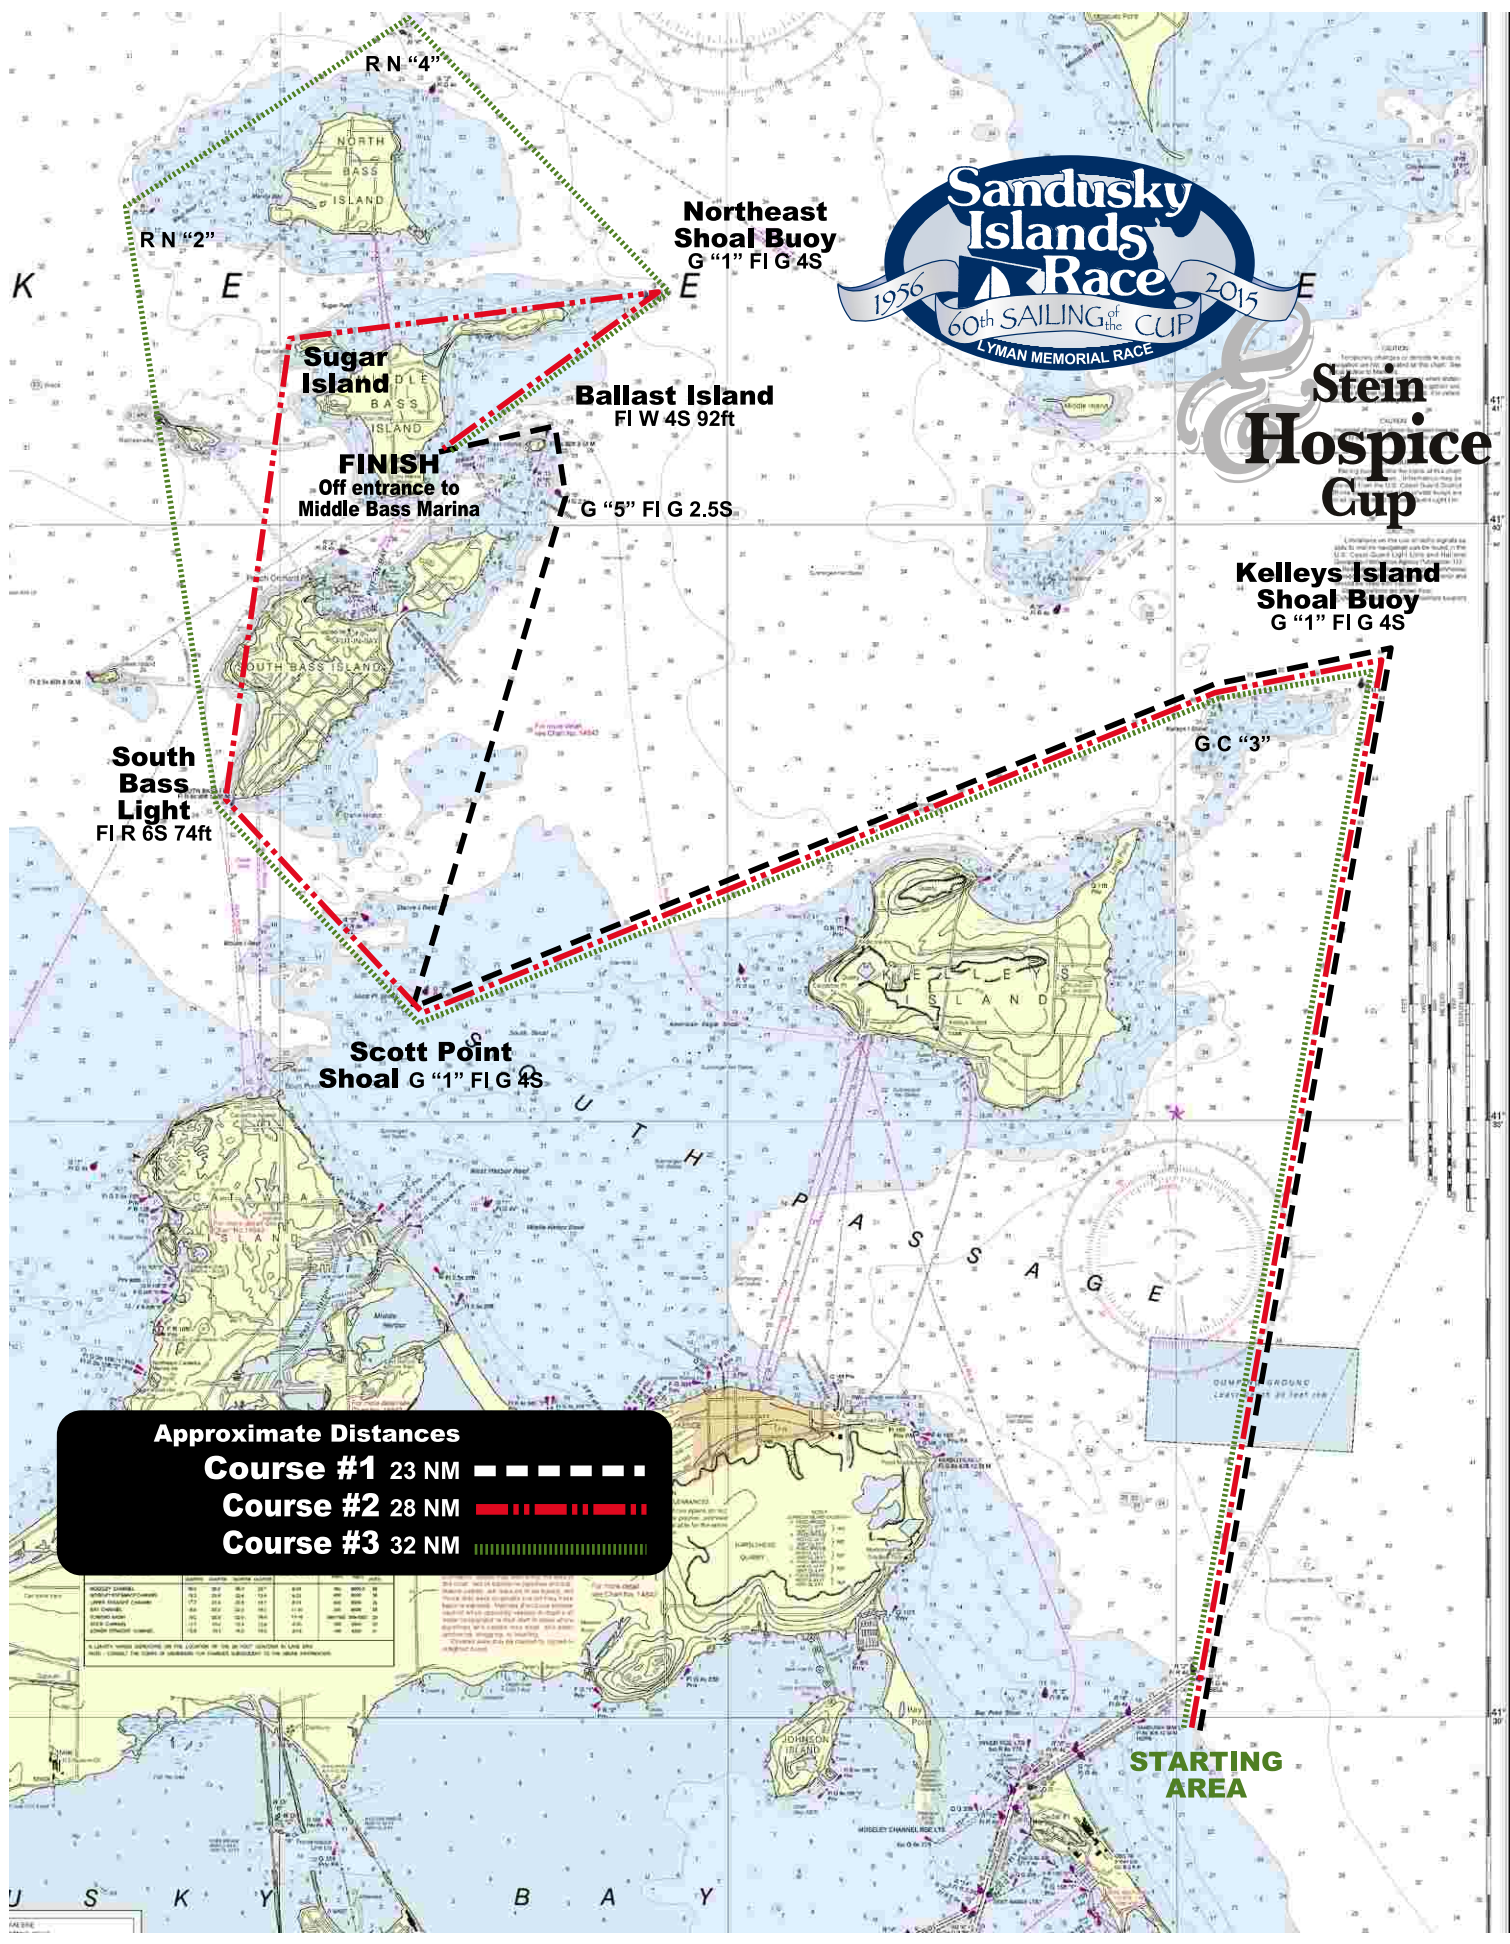

Stein Hospice Cup

Kelleys Island Shoal Buoy
G "1" FIG 4S

Northeast Shoal Buoy
G "1" FIG 4S

Ballast Island
FI W 4S 92ft

Sugar Island
FINISH
Off entrance to Middle Bass Marina

South Bass Light
FI R 6S 74ft

Scott Point Shoal
G "1" FIG 4S

G C "3"

Approximate Distances

- Course #1** 23 NM
- Course #2** 28 NM
- Course #3** 32 NM

STARTING AREA

U S K Y B A Y